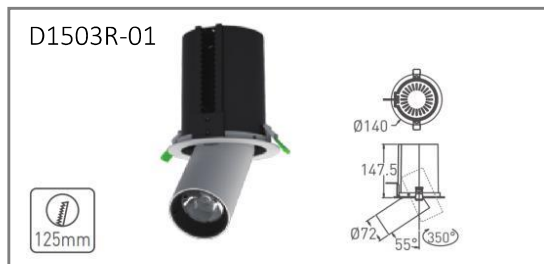

Global Lens Optics:

CREE LED CMB Series **bridgelux** V Series

28W
± 10%

LED Current
DC 700mA

18° 24° 35°

50°

Flux: 2800lm

CCT: 3000K

CRI: > 90

32W
± 10%

LED Current
DC 800mA

18° 24° 35°

50°

Flux: 3200lm

CCT: 3000K

CRI: > 90

Finish Black White