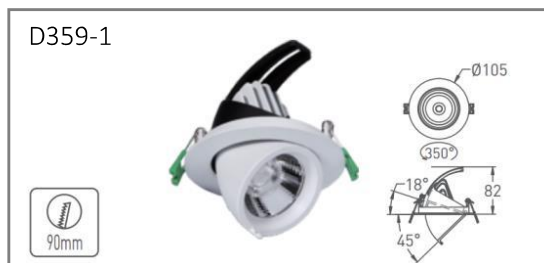

1. Lens + Reflector
2. Global Lens Optics

CREE ⇄ LED CMB Series

9W ± 10% LED Current DC 200mA		
16°	24°	36°

Flux: 800lm
CCT: 3000K
CRI: >90

12W ± 10% LED Current DC 300mA		
16°	24°	36°

Flux: 1100lm
CCT: 3000K
CRI: >90

15W ± 10% LED Current DC 350mA		
16°	24°	36°

Flux: 1350lm
CCT: 3000K
CRI: >90

Finish Black White